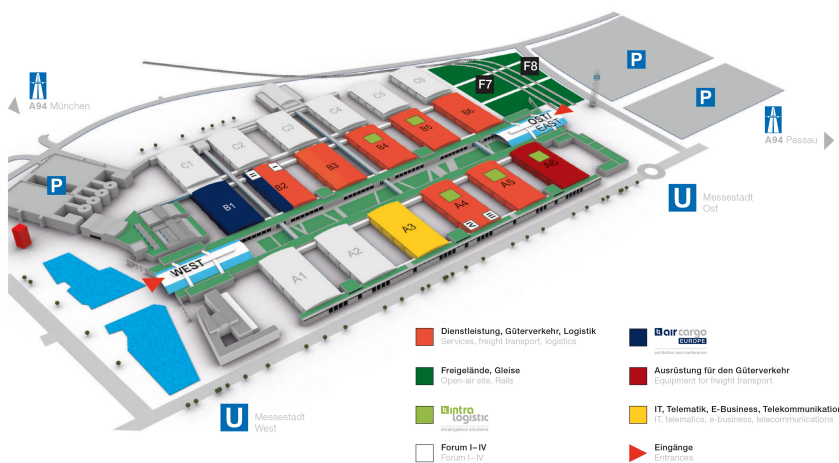

Fairgrounds map

Fairgrounds map and overview of the halls of transport logistic.

International Exhibition for Logistics, Mobility, IT and Supply Chain Management

June 4-7, 2018, Messe München

SAVE THE DATE

transport logistic

Date: May 4 - 7, 2021

Fairgrounds map and overview of the halls of transport logistic.

June 4-7, 2019
Messe München

transport logistic
the leading exhibition

» www.transportlogistic.de

» Download fairgrounds map transport logistic 2019 (1.8 MB PDF-document)

air cargo Europe

IT, telematics, e-business,
telecommunications

Services, freight transport, logistics

Equipment for freight transport

Intralogistics, warehouse
management systems, auto ID,
packaging

Open-air site, rails

Entrances
